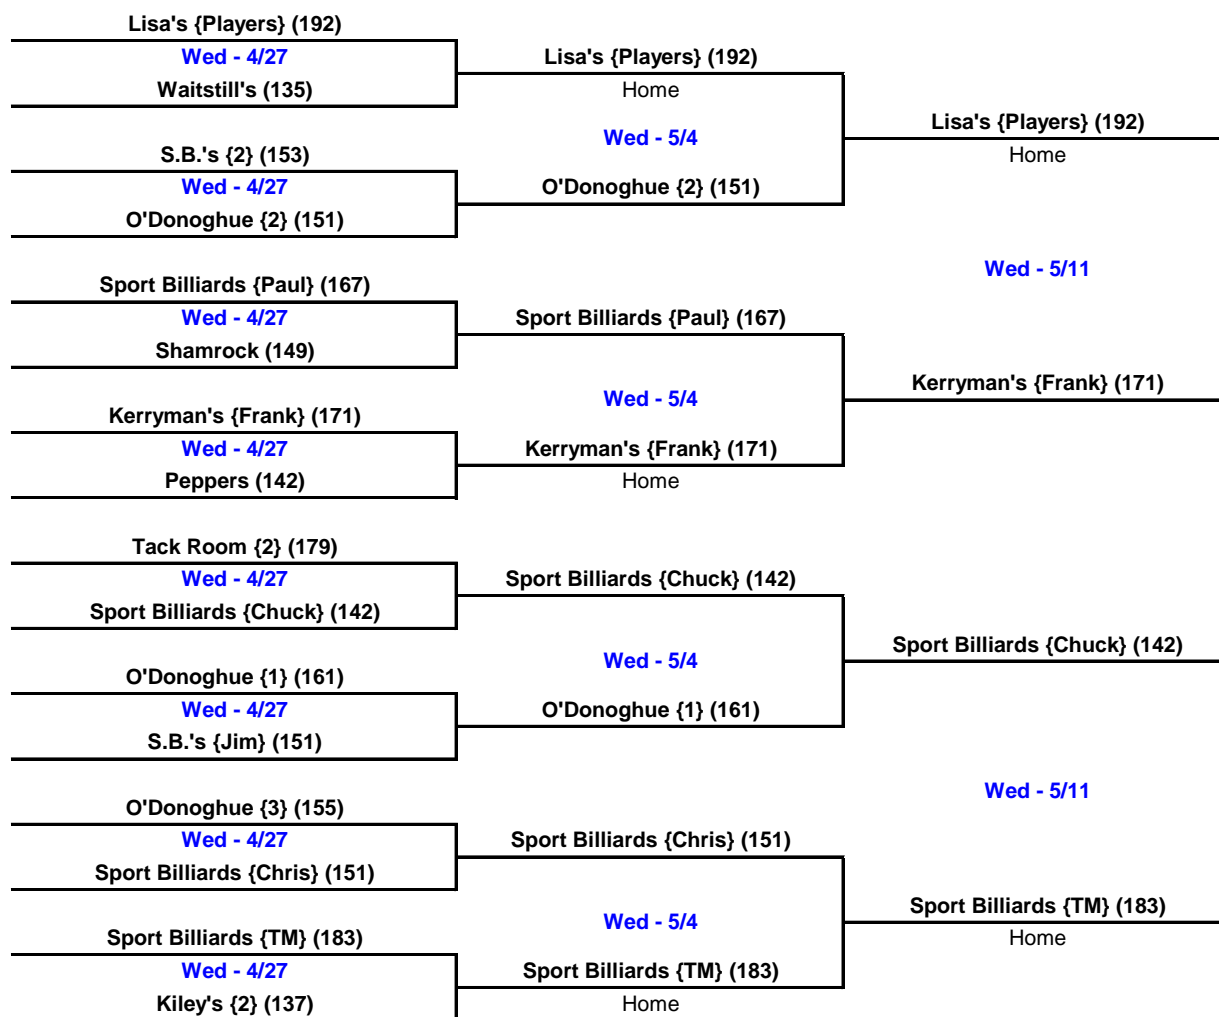

Long Island Pool League Winter 2016

Wed - 5/18