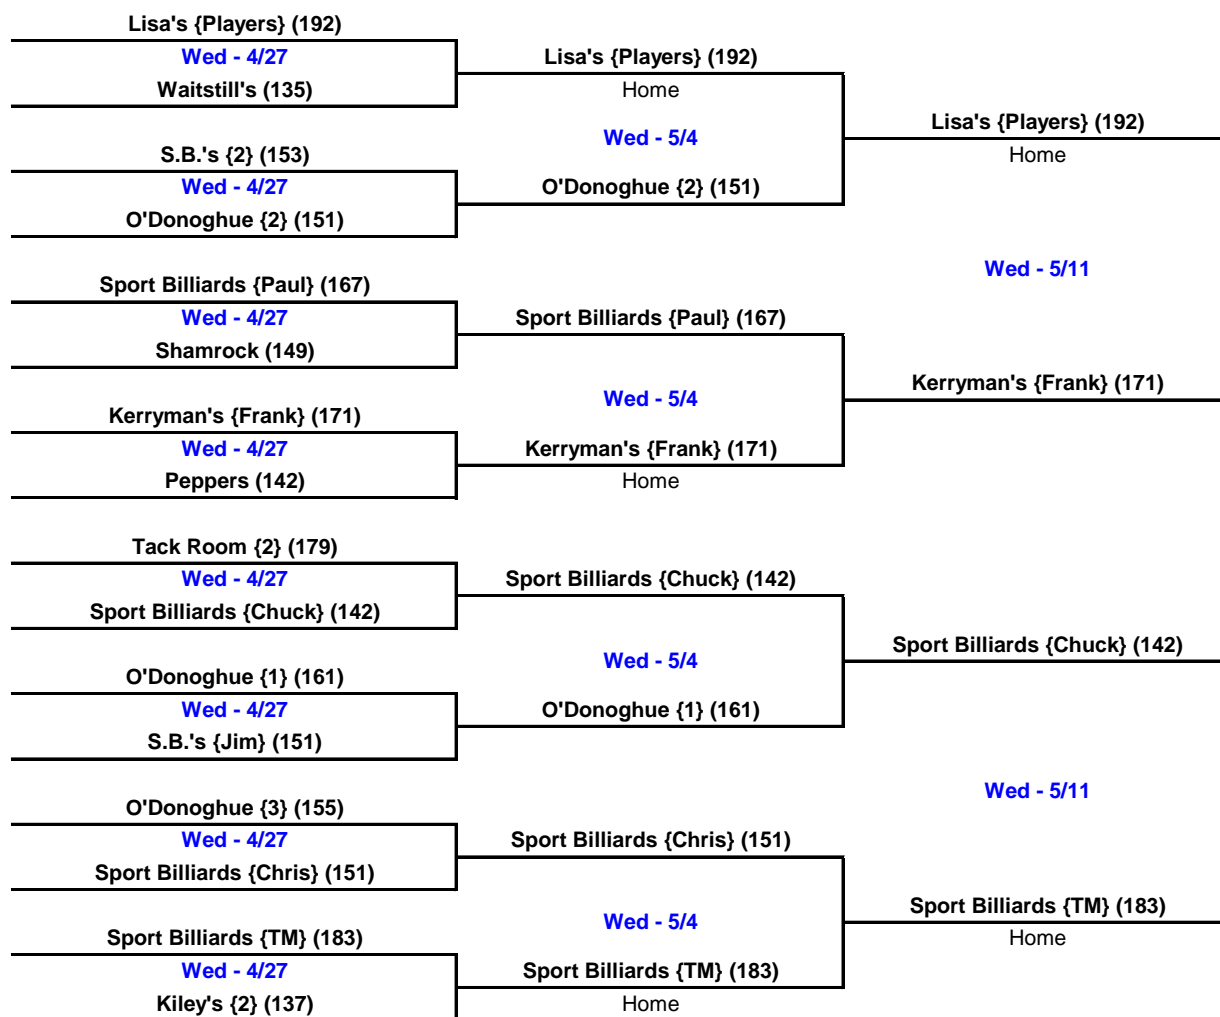

Long Island Pool League Winter 2016

Wed - 5/18